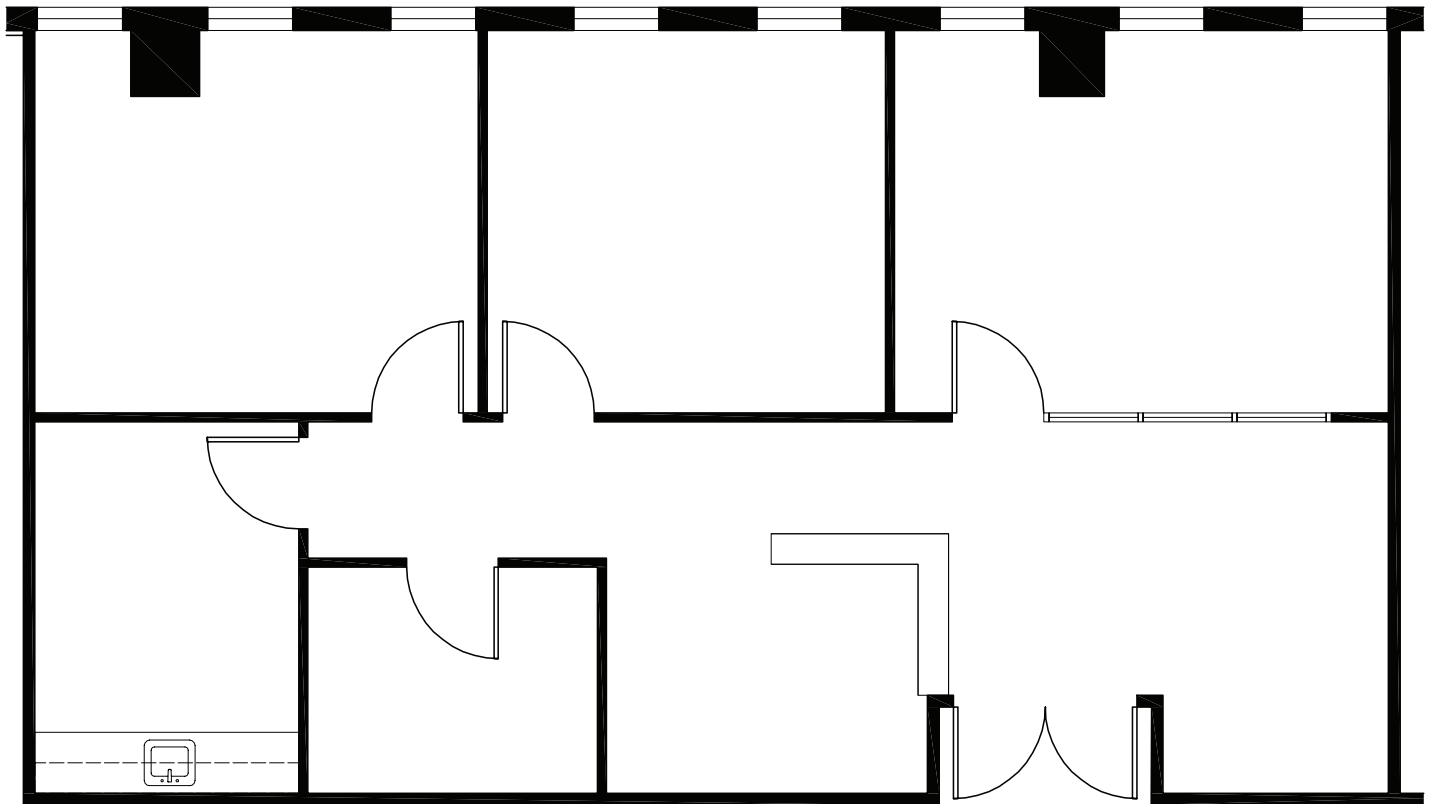

# PARK TOWER

400 N. TAMPA ST.  
TAMPA, FLORIDA

Suite 1010

- 1,353 SF
- Available April 1st 2015

Tampa Bay Florida

Contact Exclusive Leasing Agents:

Claire Calzon  
+1 813 871 8500  
claire.calzon@colliers.com