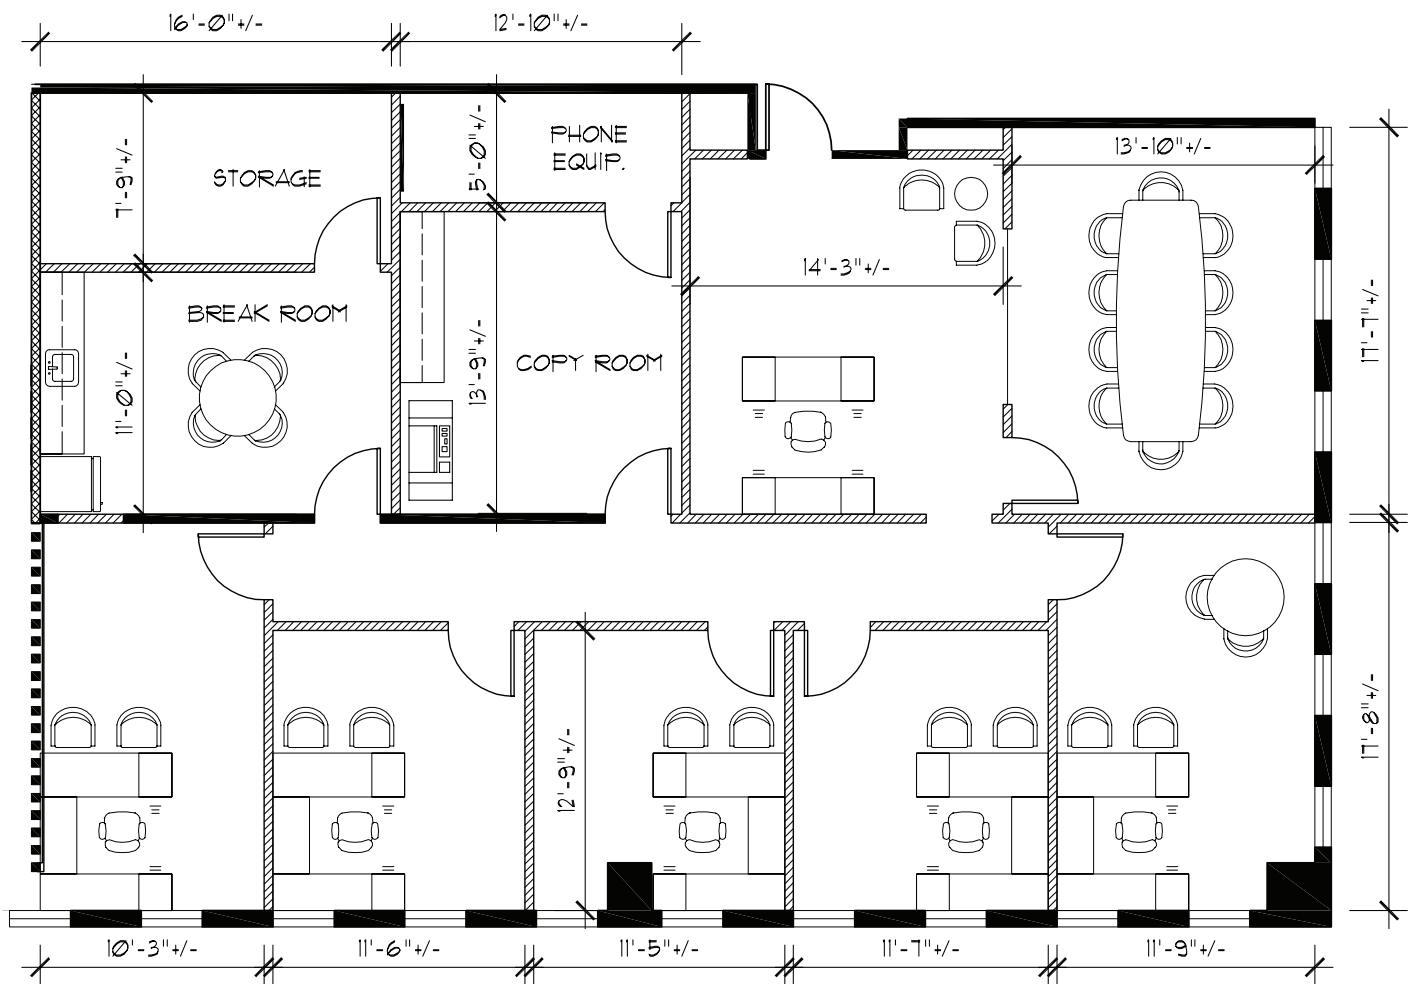

PARK TOWER

400 N. TAMPA ST.

TAMPA, FLORIDA

Suite 1015

- 2,688 SF
- Ready to occupy

Contact Exclusive Leasing Agents:

Claire Calzon
+1 813 871 8500
claire.calzon@colliers.com

Joanne LeBlanc, CPMC
+1 813 871 8535
joanne.leblanc@colliers.com