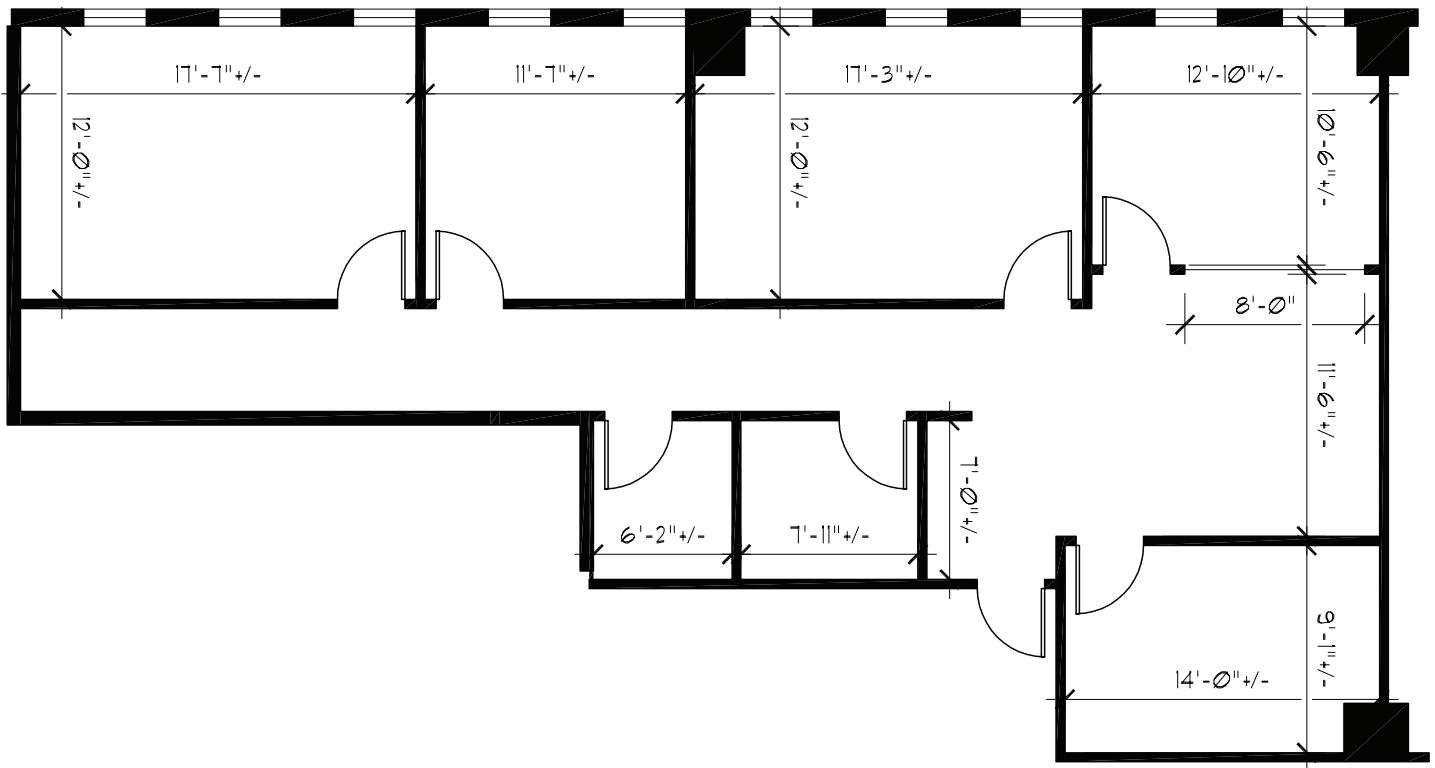

## Suite 1025

- 1,758 SF
- Ready to Occupy
- Great Windowline with Downtown Views
- Private Offices
- Can be combined with Suite 1030 for 2,856 SF

Contact Exclusive Leasing Agents:

Claire Calzon  
+1 813 871 8500  
claire.calzon@colliers.com