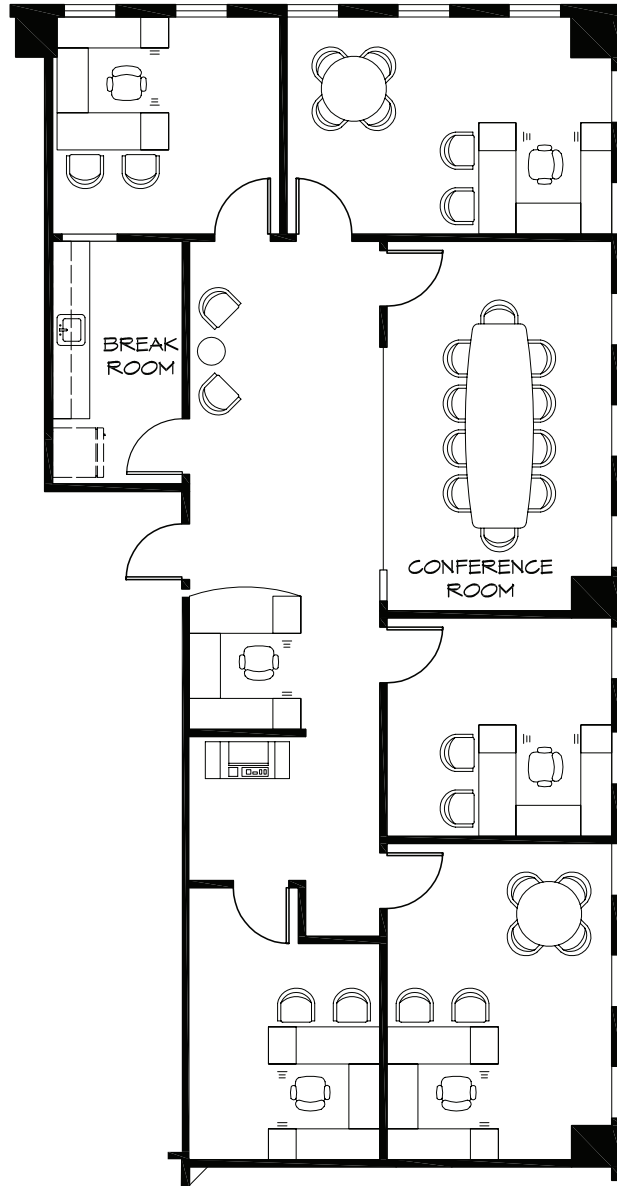

PARK TOWER

400 N. TAMPA ST.
TAMPA, FLORIDA

Suite 1320

- 1,949 SF
- Ready to occupy

Tampa Bay Florida

Contact Exclusive Leasing Agents:

Claire Calzon
+1 813 871 8500
claire.calzon@colliers.com

Joanne LeBlanc, CPMC
+1 813 871 8535
joanne.leblanc@colliers.com