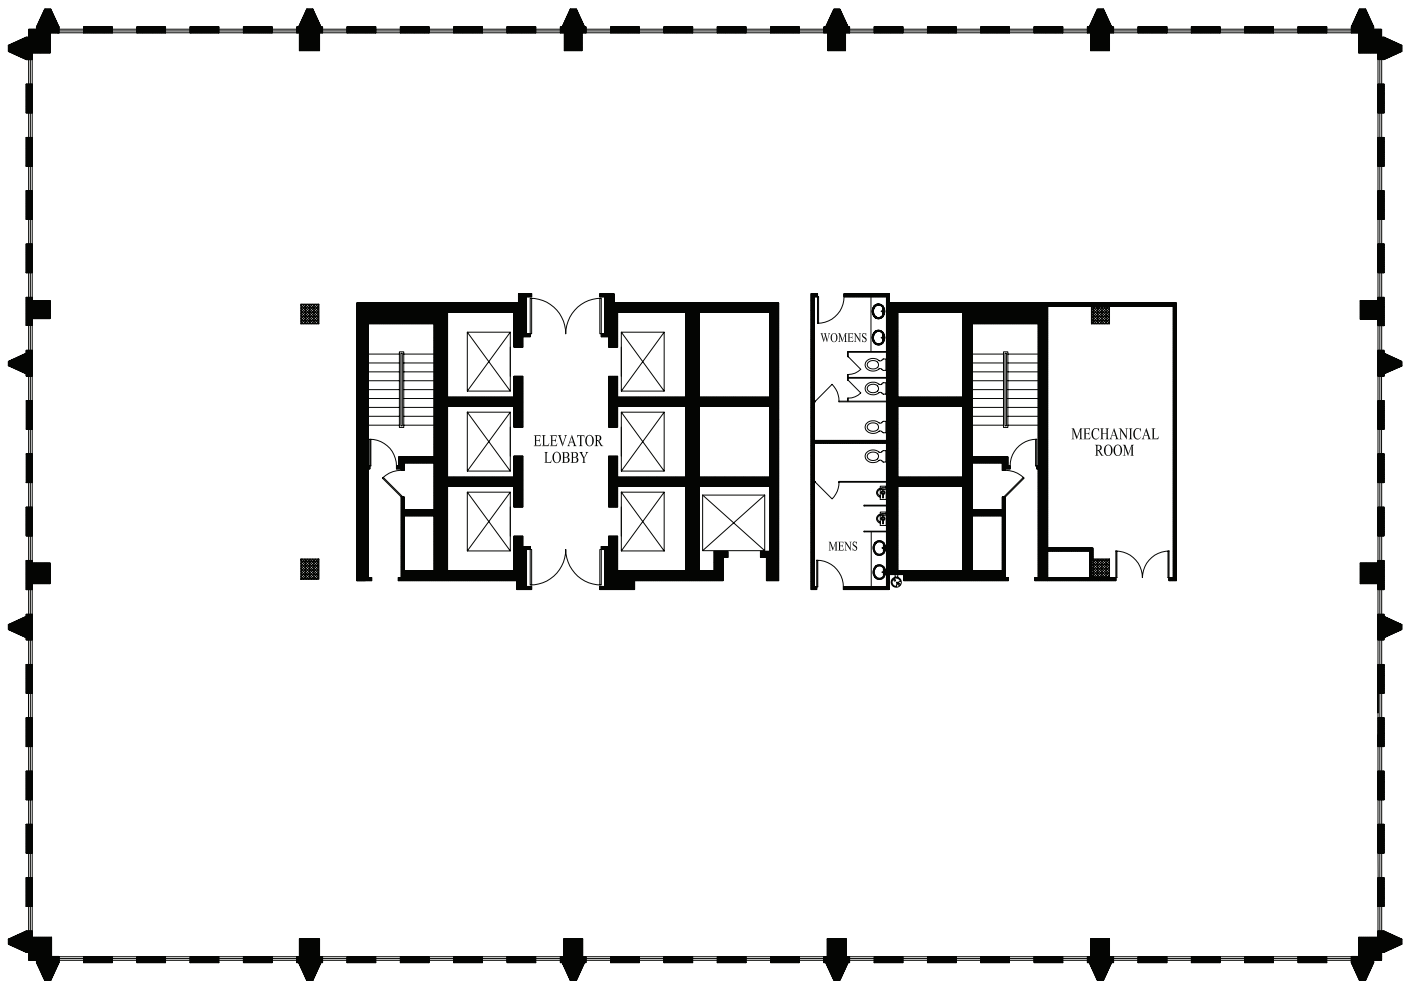

PARK TOWER

400 N. TAMPA ST.
TAMPA, FLORIDA

Suite 1800

- 14,275SF
- Full Floor

Contact Exclusive Leasing Agents:

Claire Calzon
+1 813 871 8500
claire.calzon@colliers.com

Joanne LeBlanc, CPMC
+1 813 871 8535
joanne.leblanc@colliers.com