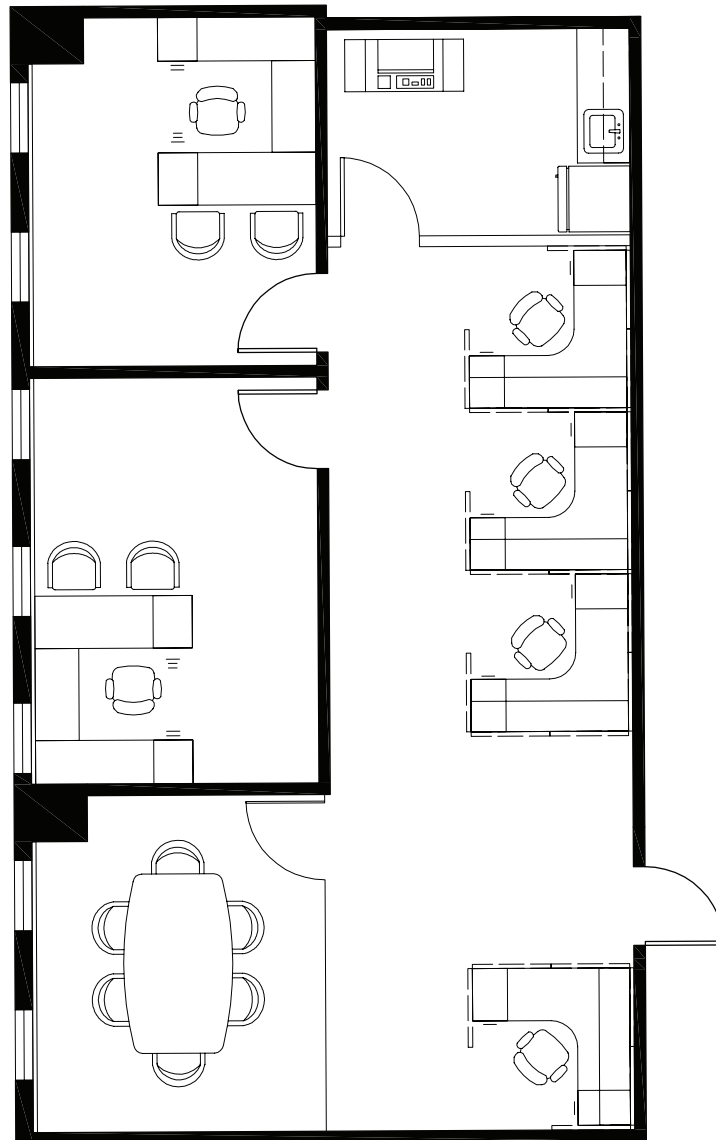

PARK TOWER

400 N. TAMPA ST.
TAMPA, FLORIDA

Suite 2660

- 1,280 SF
- Available April 1st, 2015

Contact Exclusive Leasing Agents:

Claire Calzon
+1 813 871 8500
claire.calzon@colliers.com

Joanne LeBlanc, CPMC
+1 813 871 8535
joanne.leblanc@colliers.com